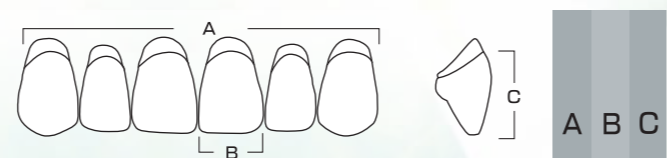

CROWN NS ANTERIOR / DIENTES ANTERIORES CROWN NS

UPPER / SUPERIOR

	A	B	C
T41	43.2	8.0	9.7
T51	46.6	8.6	10.4
T61	49.4	9.1	11.0
T41S	43.0	7.9	9.3
T51S	46.6	8.6	10.1
T61S	49.2	9.1	10.7
S51	45.0	8.4	10.7
S71	52.6	9.8	13.5
S81	53.4	10.0	13.7
S43S	41.3	7.8	8.5
S44S	42.7	7.7	10.3
S41S	43.5	7.9	9.6

S42S	44.2	8.5	9.8
S52S	45.9	8.3	10.9
S51S	46.6	9.0	10.8
S61S	48.7	8.8	11.2
O41	42.9	8.0	10.1
O31S	38.7	7.4	8.4
O51S	47.1	8.7	10.0
O61S	48.4	9.0	10.8
C42	43.2	8.2	10.5
C41	43.7	8.2	10.4
C51	46.4	8.8	11.3
C61	49.4	9.4	12.1