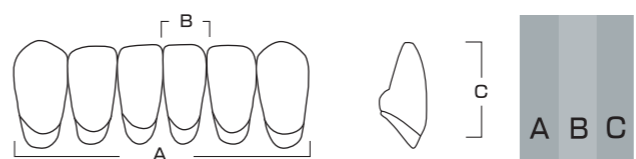

CROWN NS ANTERIOR / DIENTES ANTERIORES CROWN NS

LOWER / INFERIOR

	A	B	C
N31S	30.1	4.5	8.0
N61S	37.9	5.6	9.4
N31	33.4	5.1	8.9
N32	32.5	4.8	8.9
N41	34.4	5.1	8.6
N42	35.5	5.5	10.2
N81	41.8	6.4	12.1
N71L	39.9	5.8	11.6